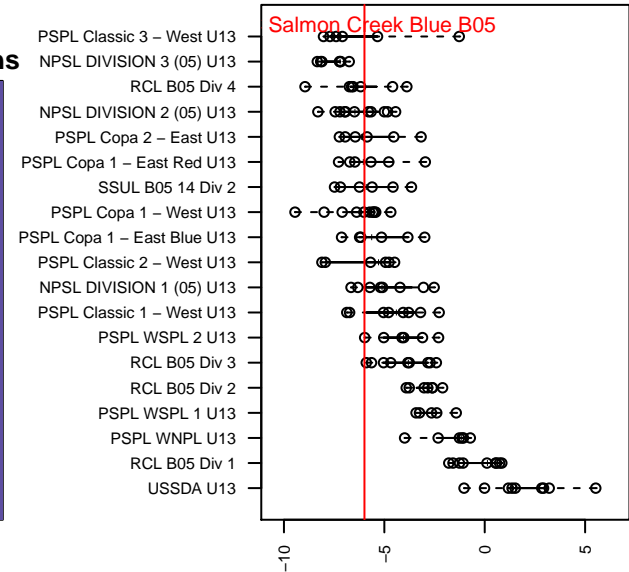

**attack and defense rating
relative to others at age
and all opponents in last 13 months**