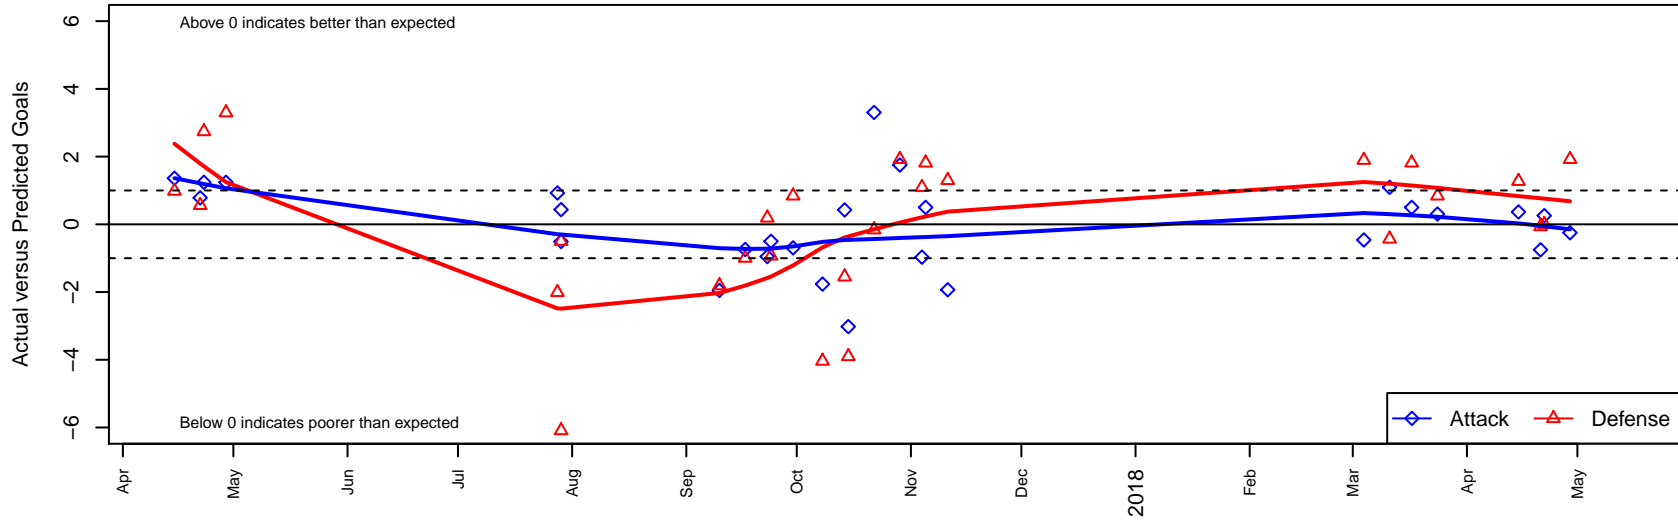

FC Salmon Creek Blue B05

Futbol Club Salmon Creek
 Salmon Creek, WA
 B05 total strength=690
 attack=0.77 defense=0.61
 fall league = PTT B05 Div 2 White SE
 spr league = Spr OYS B05 Div 2 White
 notes= Schalke

alt names used:
 FCSC 05B Blue
 FCSC 05B Blue
 SALMON CREEK BOYS 05 BLUE SCHALKE (
 FCSC 05B Blue

Venues played:
 2016 Spr OYS B05 Division 2 Green
 2017 Oswego Nike Cup Silver/Bronze U13
 2017 PTT B05 Division 2 White SE
 2017 OYS Founders Cup B05
 2017 Spr OYS B05 Division 2 White

FC Salmon Creek Blue B05
 Dots are actual minus expected GF (blue circles) and GA (red triangles).
 Blue line is smoothed change in attack strength. Red is smoothed change in defense strength.

**attack and defense variance (black dot)
relative to other teams
and top 10 in region**